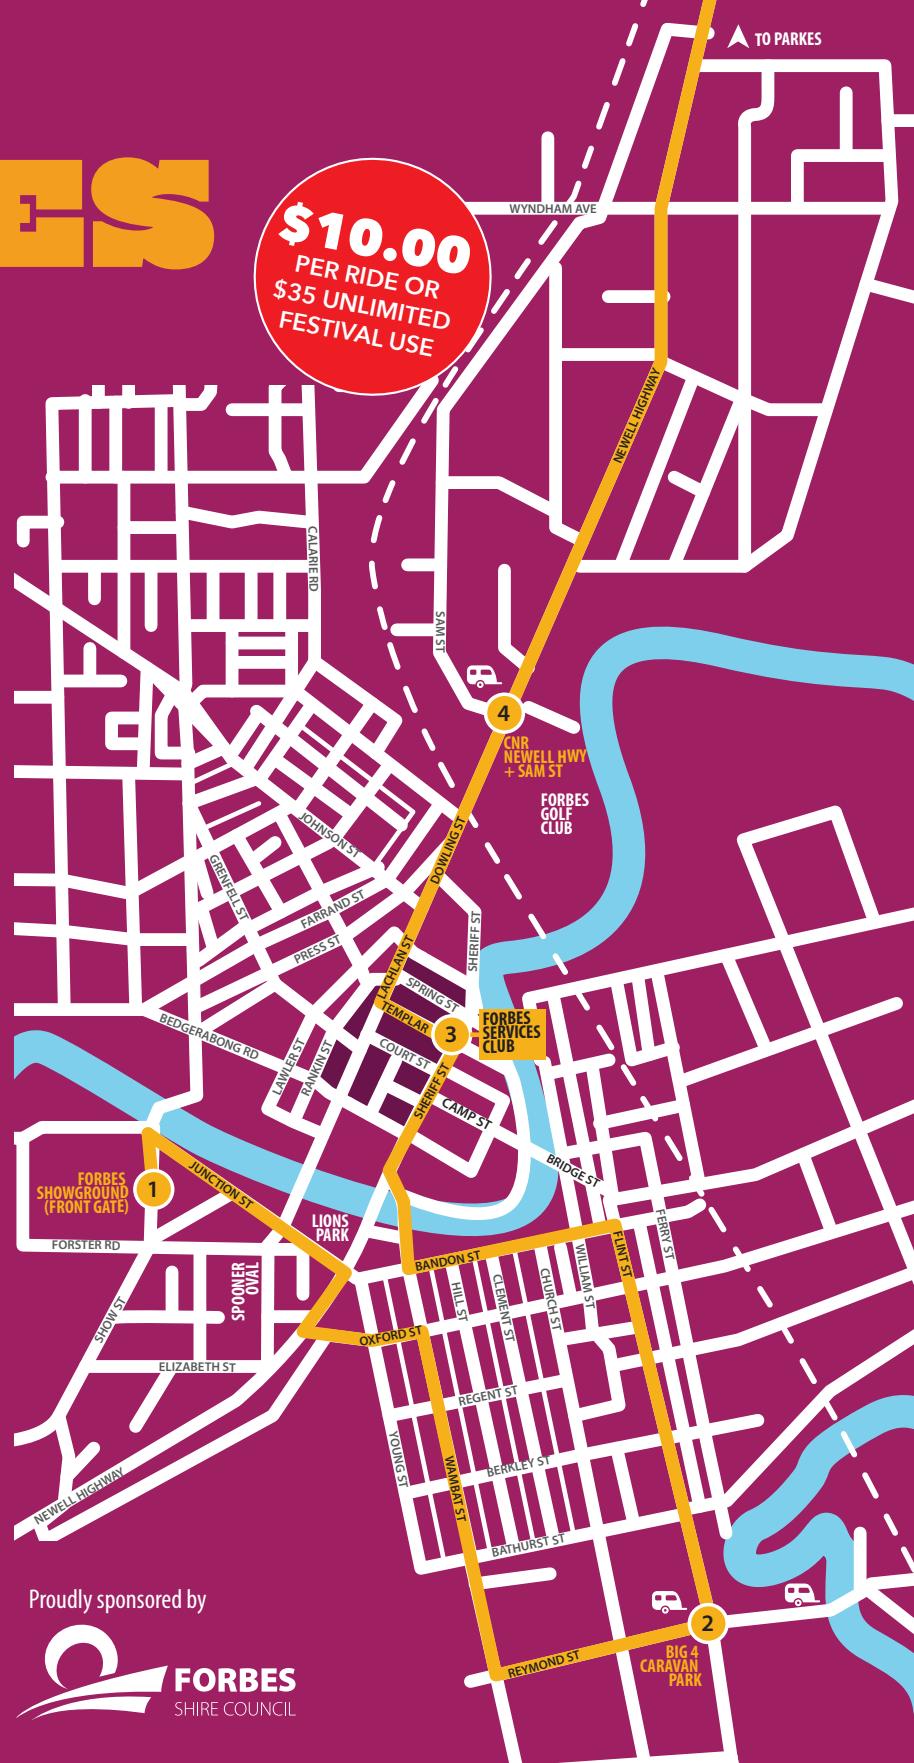

FORBES

TRAVEL TIME APPROXIMATELY 30 MINUTES

\$10 PER RIDE, \$35 UNLIMITED.

FREE Elvis Express/Blue Suede Express passengers.
 BOOKINGS (02) 6881 8632 or parkeselvisfestival.com.au
 Tickets also available from driver.
 INFO 0407 895 962
 Operated by Western Road Liners.

- 1 FORBES SHOWGROUND
- 2 BIG 4 CARAVAN PARK
- 3 FORBES SERVICES MEMORIAL CLUB
- 4 CNR NEWELL HWY + SAM ST

WEDNESDAY				
DEPART FORBES				DEPART PARKES COOKE PARK
1	2	3	4	
1600	1605	1610	1615	2245

THURSDAY				
DEPART FORBES				DEPART PARKES COOKE PARK
1	2	3	4	
1000	1005	1010	1015	1530
1200	1205	1210	1215	1930
1630	1635	1640	1645	2245
1800	1805	1810	1815	
1900	1905	1910	1915	

SUNDAY				
DEPART FORBES				DEPART PARKES COOKE PARK
1	2	3	4	
0800	0805	0810	0815	1130
1000	1005	1010	1015	1430
1300	1305	1310	1315	1600
1700	1705	1710	1715	1800
1845	1850	1855	1900	2000
				2245

\$10.00
 PER RIDE OR
 \$35 UNLIMITED
 FESTIVAL USE

Proudly sponsored by

SPECIAL ONE TIME SHUTTLE SERVICES

THU	1630 & 1730	ELVIS EXPRESS/BLUE SUEDE EXPRESS PASSENGERS ARRIVAL: Parkes Railway Station to Forbes.
SAT	2215	A NIGHT ON THE S.S. MISSISSIPPI QUEEN SERVICE: Depart Forbes after show from Lions Park to Parkes Cooke Park.
MON	0600	LVR BLUE SUEDE EXPRESS PASSENGERS DEPARTURE: Forbes to Parkes Railway Station.
	0800	ELVIS EXPRESS PASSENGERS DEPARTURE: Forbes to Parkes Railway Station.