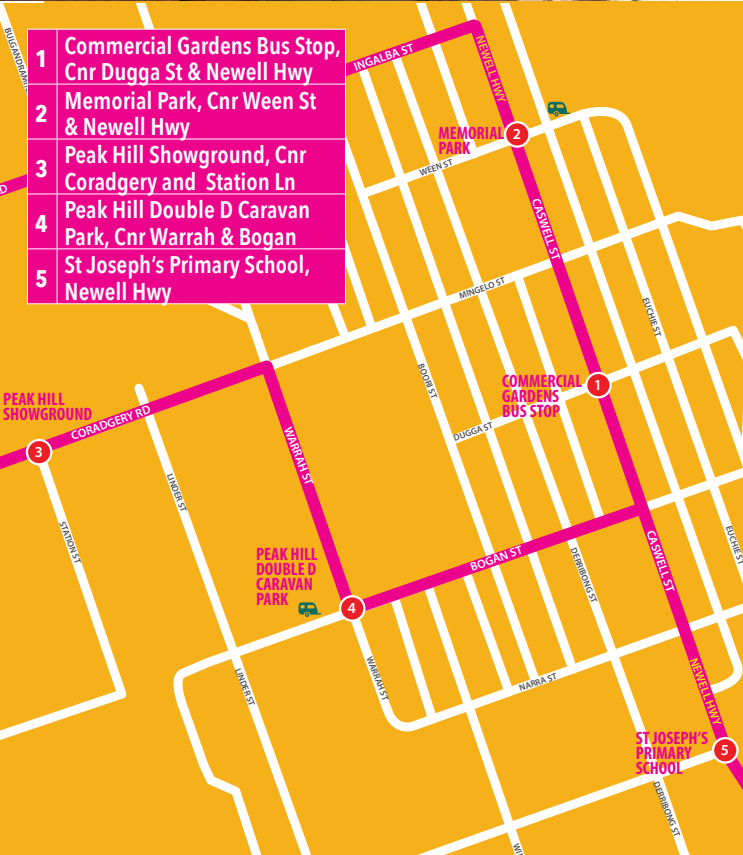

\$10.00
PER RIDE OR
\$35 UNLIMITED
FESTIVAL USE

- 1 Commercial Gardens Bus Stop, Cnr Dugga St & Newell Hwy
- 2 Memorial Park, Cnr Ween St & Newell Hwy
- 3 Peak Hill Showground, Cnr Coradgery and Station Ln
- 4 Peak Hill Double D Caravan Park, Cnr Warrah & Bogan
- 5 St Joseph's Primary School, Newell Hwy

peak hill.

TRAVEL TIME APPROXIMATELY 40 MINUTES

**£ \$10 per ride,
\$35 unlimited return**
FREE Elvis Express/Blue Suede
Express Passengers.

BOOKINGS
(02) 6881 8632 or
parkeselvifestival.com.au

Operated by Western Road
Liners. Tickets available
from driver.

SPECIAL SHUTTLES

These special one-off services
will be available for NSW
Trainlink Elvis Express & LVR Blue
Suede Express passengers.

THU	1700	PARKES Train Station to PEAK HILL
MON	0800	PEAK HILL to PARKES Train Station

SATURDAY	
DEPART PEAK HILL	DEPART PARKES
All Stops (1-5)	🚗 Cooke Park
0830	1145
1230	1730
1830	2300

SUNDAY	
DEPART PEAK HILL	DEPART PARKES
All Stops (1-5)	🚗 Cooke Park
0800	1145
1230	1700
1800	2300